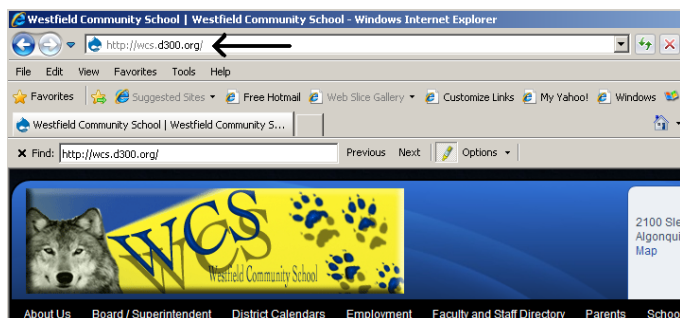

Checking Daily Homework Assignments

1. Open up Internet Explorer and type <http://wcs.d300.org> in the browser field.

2. Select the student's grade level on the left hand side of the screen.

3. After you have clicked a grade level select the student's team.